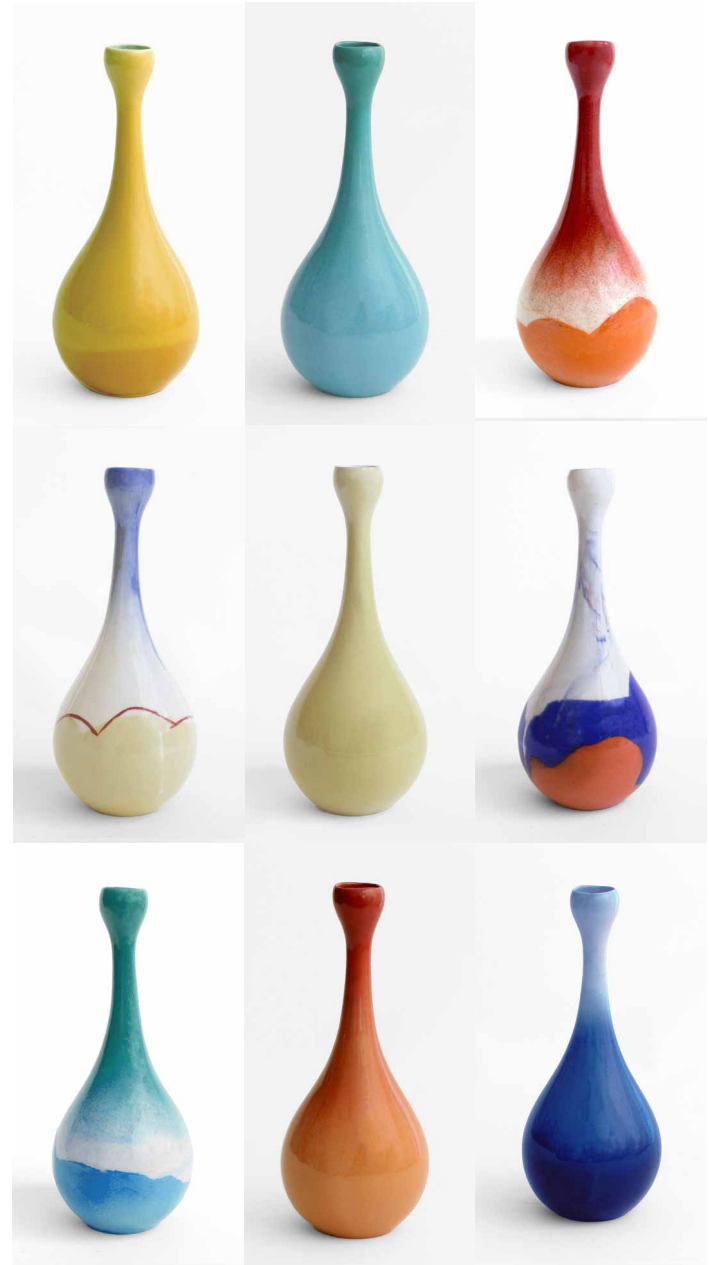

RAINBOW DROPS

21 X 2.5 cm

Slipcasting

Porcelain

Cone 6, Oxidation

Price: 80 \$

ABOUT THE ARTIST

Ella Gutman is an award winning international ceramic and mixed media artist, professional in pottery and glaze techniques, currently based in Jerusalem